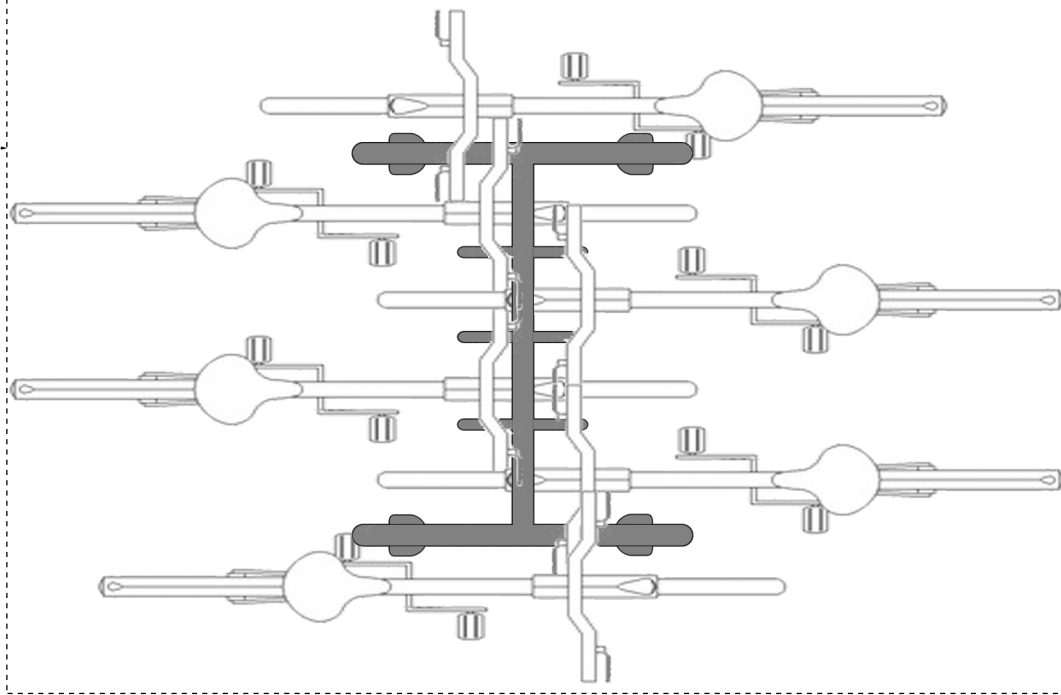

2200mm

1500mm

1500mm

1800mm

Saturn 3 Bicycle Rack

Layout for double-sided entry

Holds Up to 6 bicycles

SKU BKRSATURN3