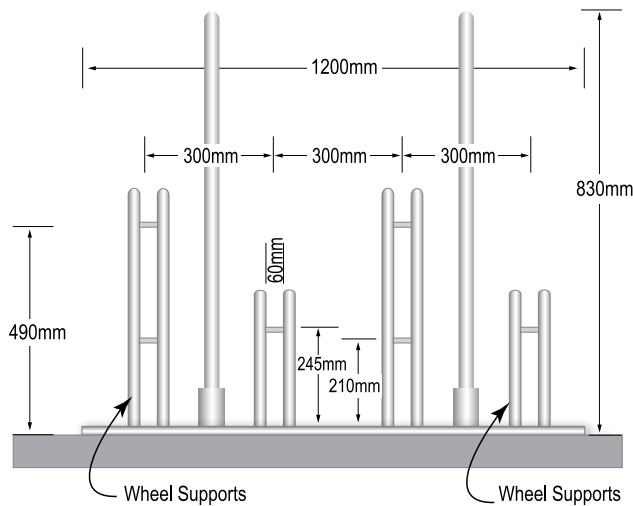

#### 4 Berth Bike Rack Specifications

Width: 1200mm  
Height: 830mm  
Depth: 1068mm  
Material: Galvanised Mild Steel  
Options: Powdercoating  
Capacity: 4 bikes

Side View

Model No. BKR4B1200