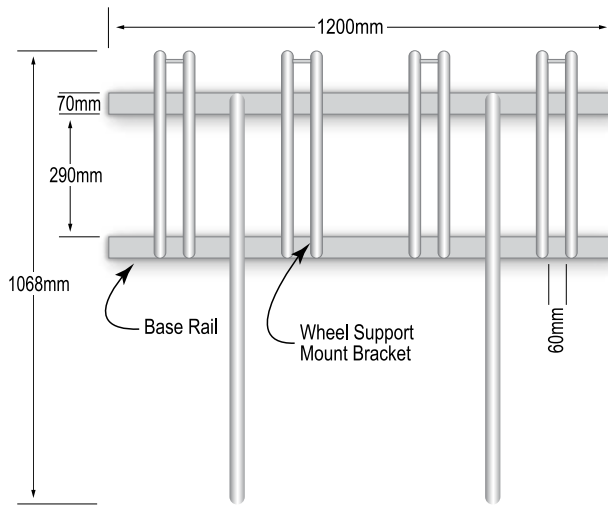

1300 76 44 77
pwsbikeracks.com.au

• bicycle parking for public spaces •

Plan View

4 Berth Bike Rack Specifications

Width: 1200mm
Height: 830mm
Depth: 1068mm
Material: Galvanised Mild Steel
Options: Powdercoating
Capacity: 4 bikes